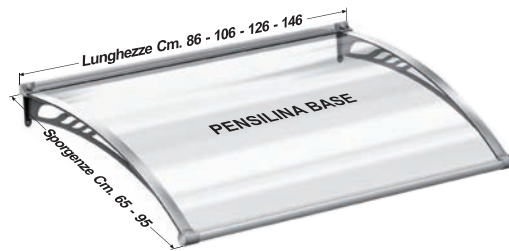

Pensilina Base Basic Canopy